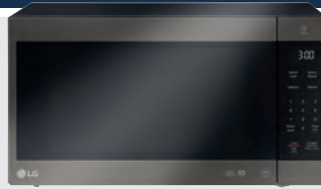

6999
each

LG
39 L NeoChef Convection Microwave
• Model: MJ3965ACS • Available at selected stores or online (345783)

LG
56 L NeoChef Solo Microwave Oven
• Model: MS5696HIT (377345)

Save 500
3799
each

LG
42 L NeoChef Solo Microwave
• Model: MS4295DIS (345785)